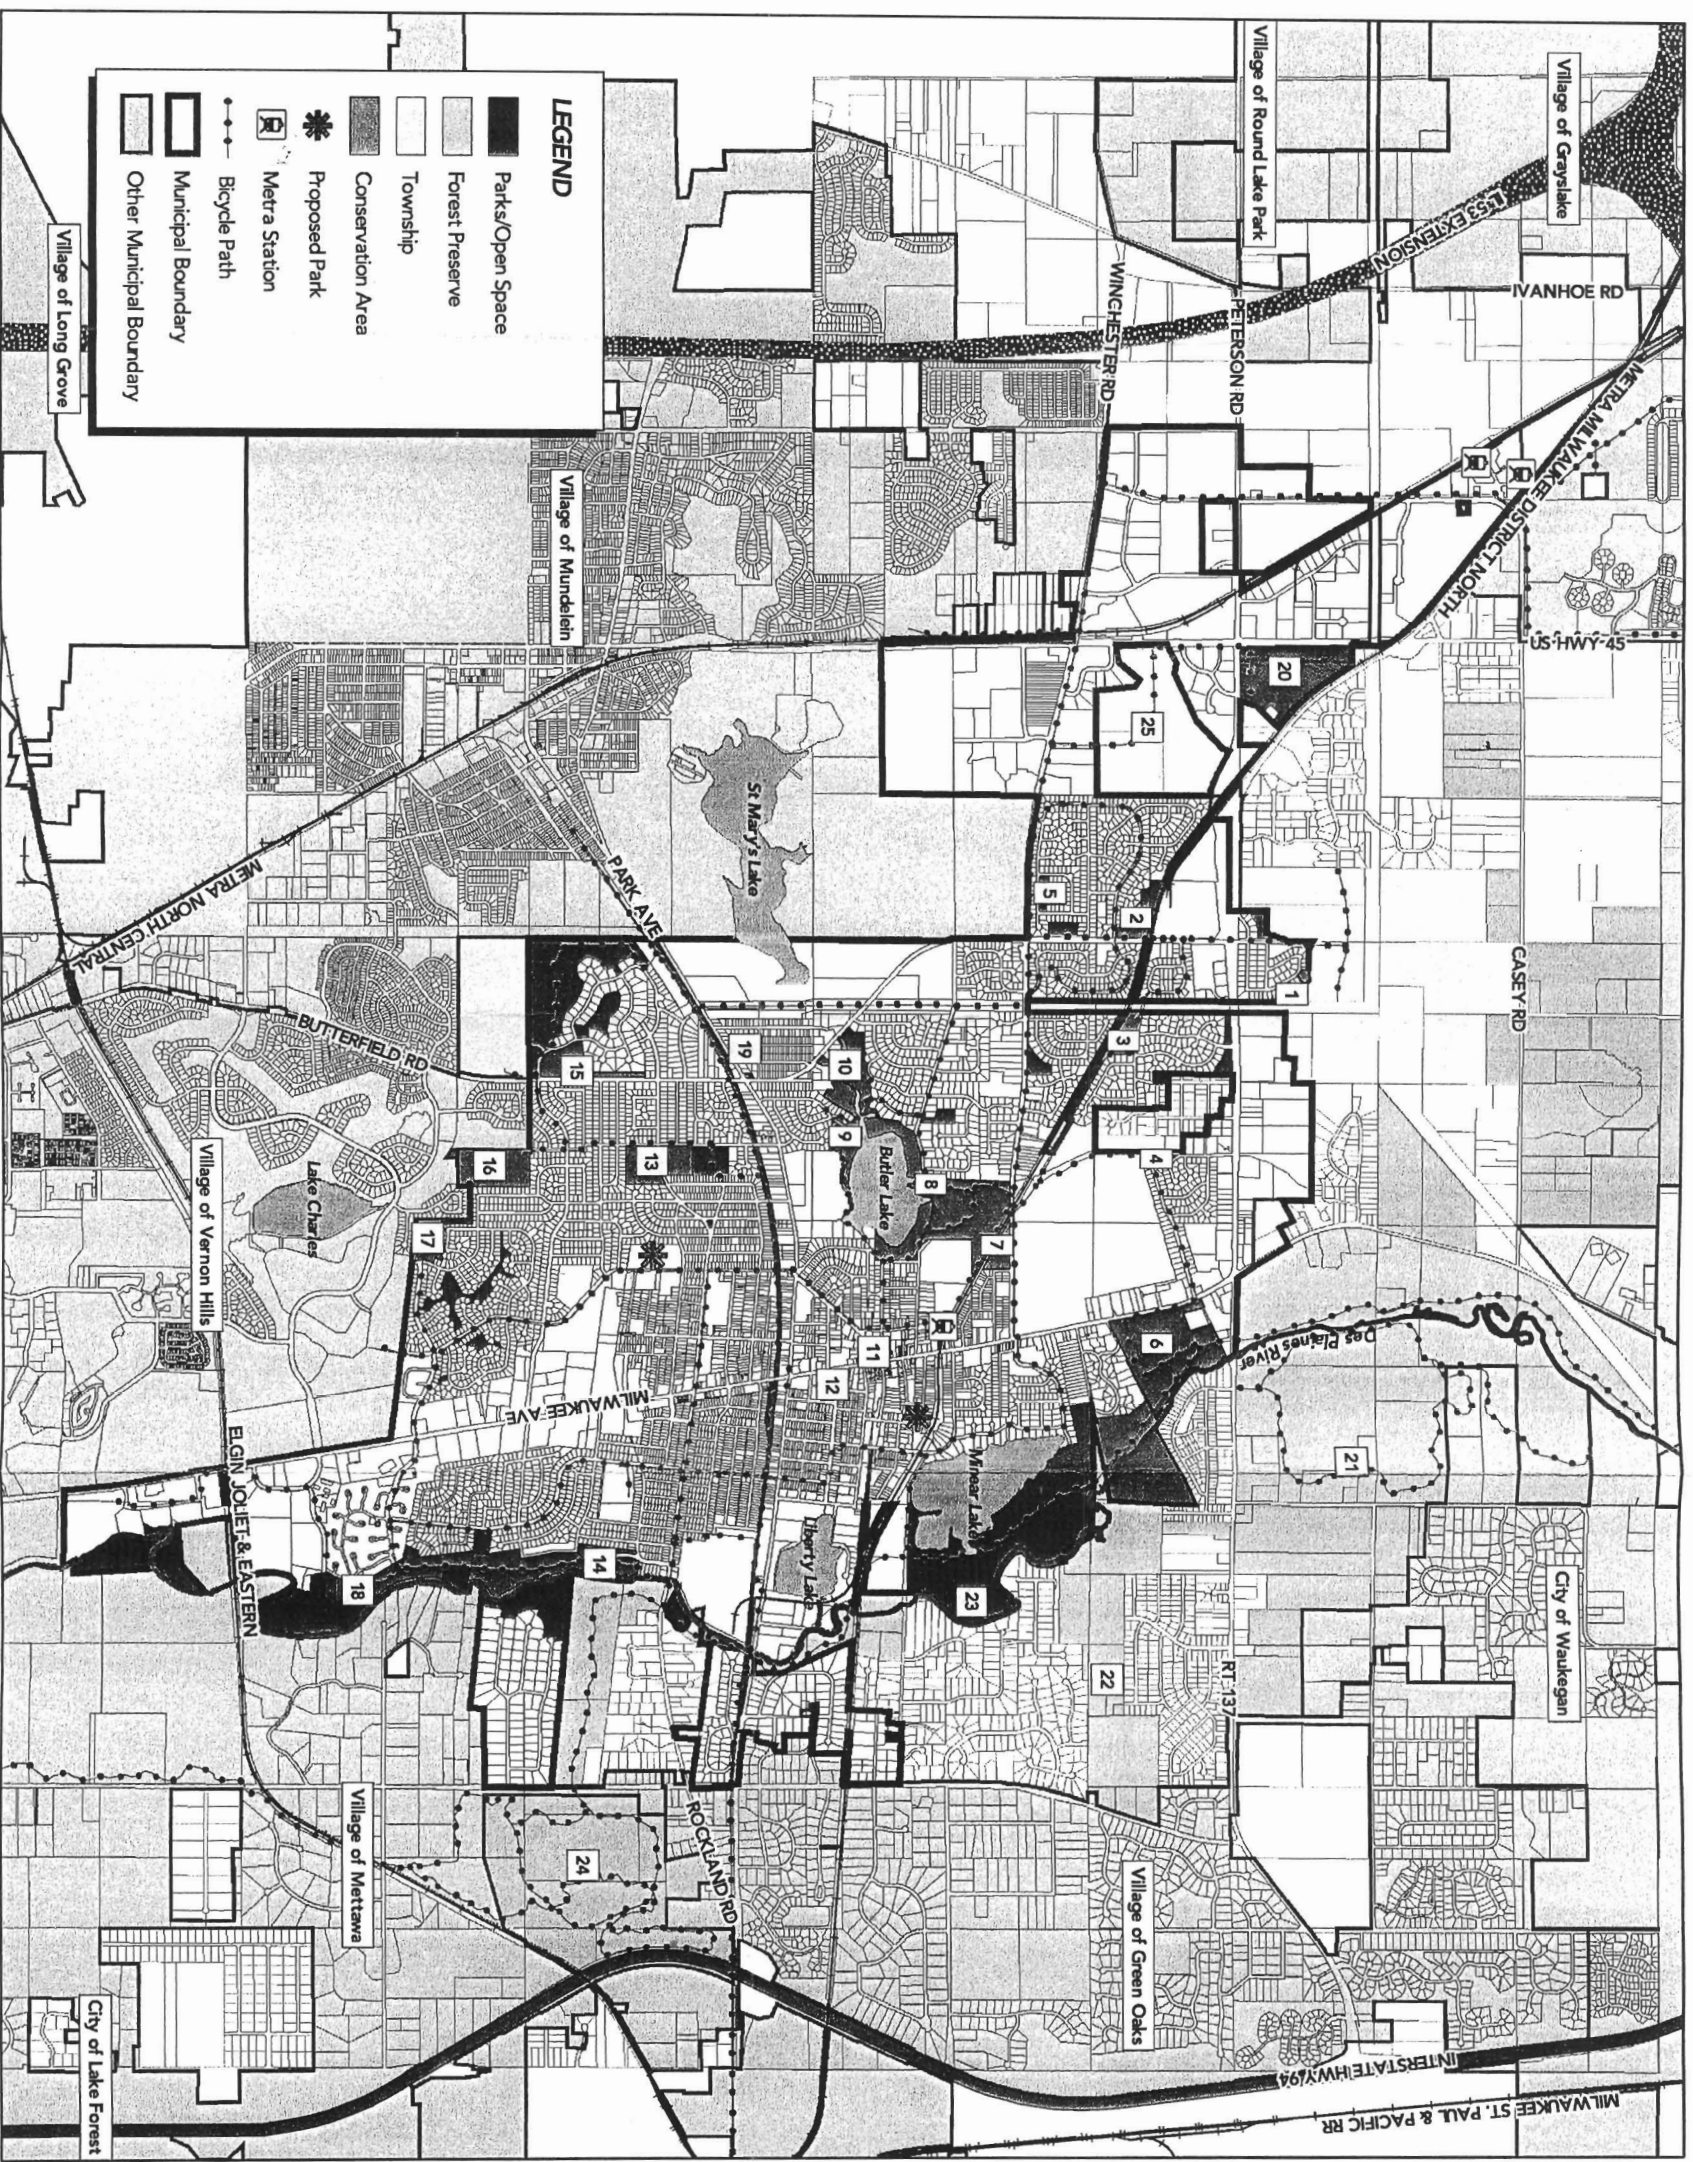

VILLAGE PARKS AND LOCAL OPEN SPACE

1. Timber Creek
2. Willis Overholser
3. Paul M. Neal
4. Gilbery Stiles
5. Interlaken
6. Adler Memorial
7. Eric B. Bolander
8. Butler Lake
9. Blueberry
10. Paradise
11. Cook Memorial
12. Central
13. Nicholas Dowden
14. Riverside
15. Canterbury
16. Charles Brown
17. Greentree
18. Red Top
19. Kenloch
20. Sports Complex

FOREST PRESERVE

21. Independence Grove
22. Willnot Woods
23. Minear Preserve
24. Old School

TOWNSHIP

25. Soccer Complex

OPEN SPACE AND NATURAL FEATURES MAP

LIBERTYVILLE COMPREHENSIVE PLAN
FIGURE 3.5

CAMIROS
MAY 2005