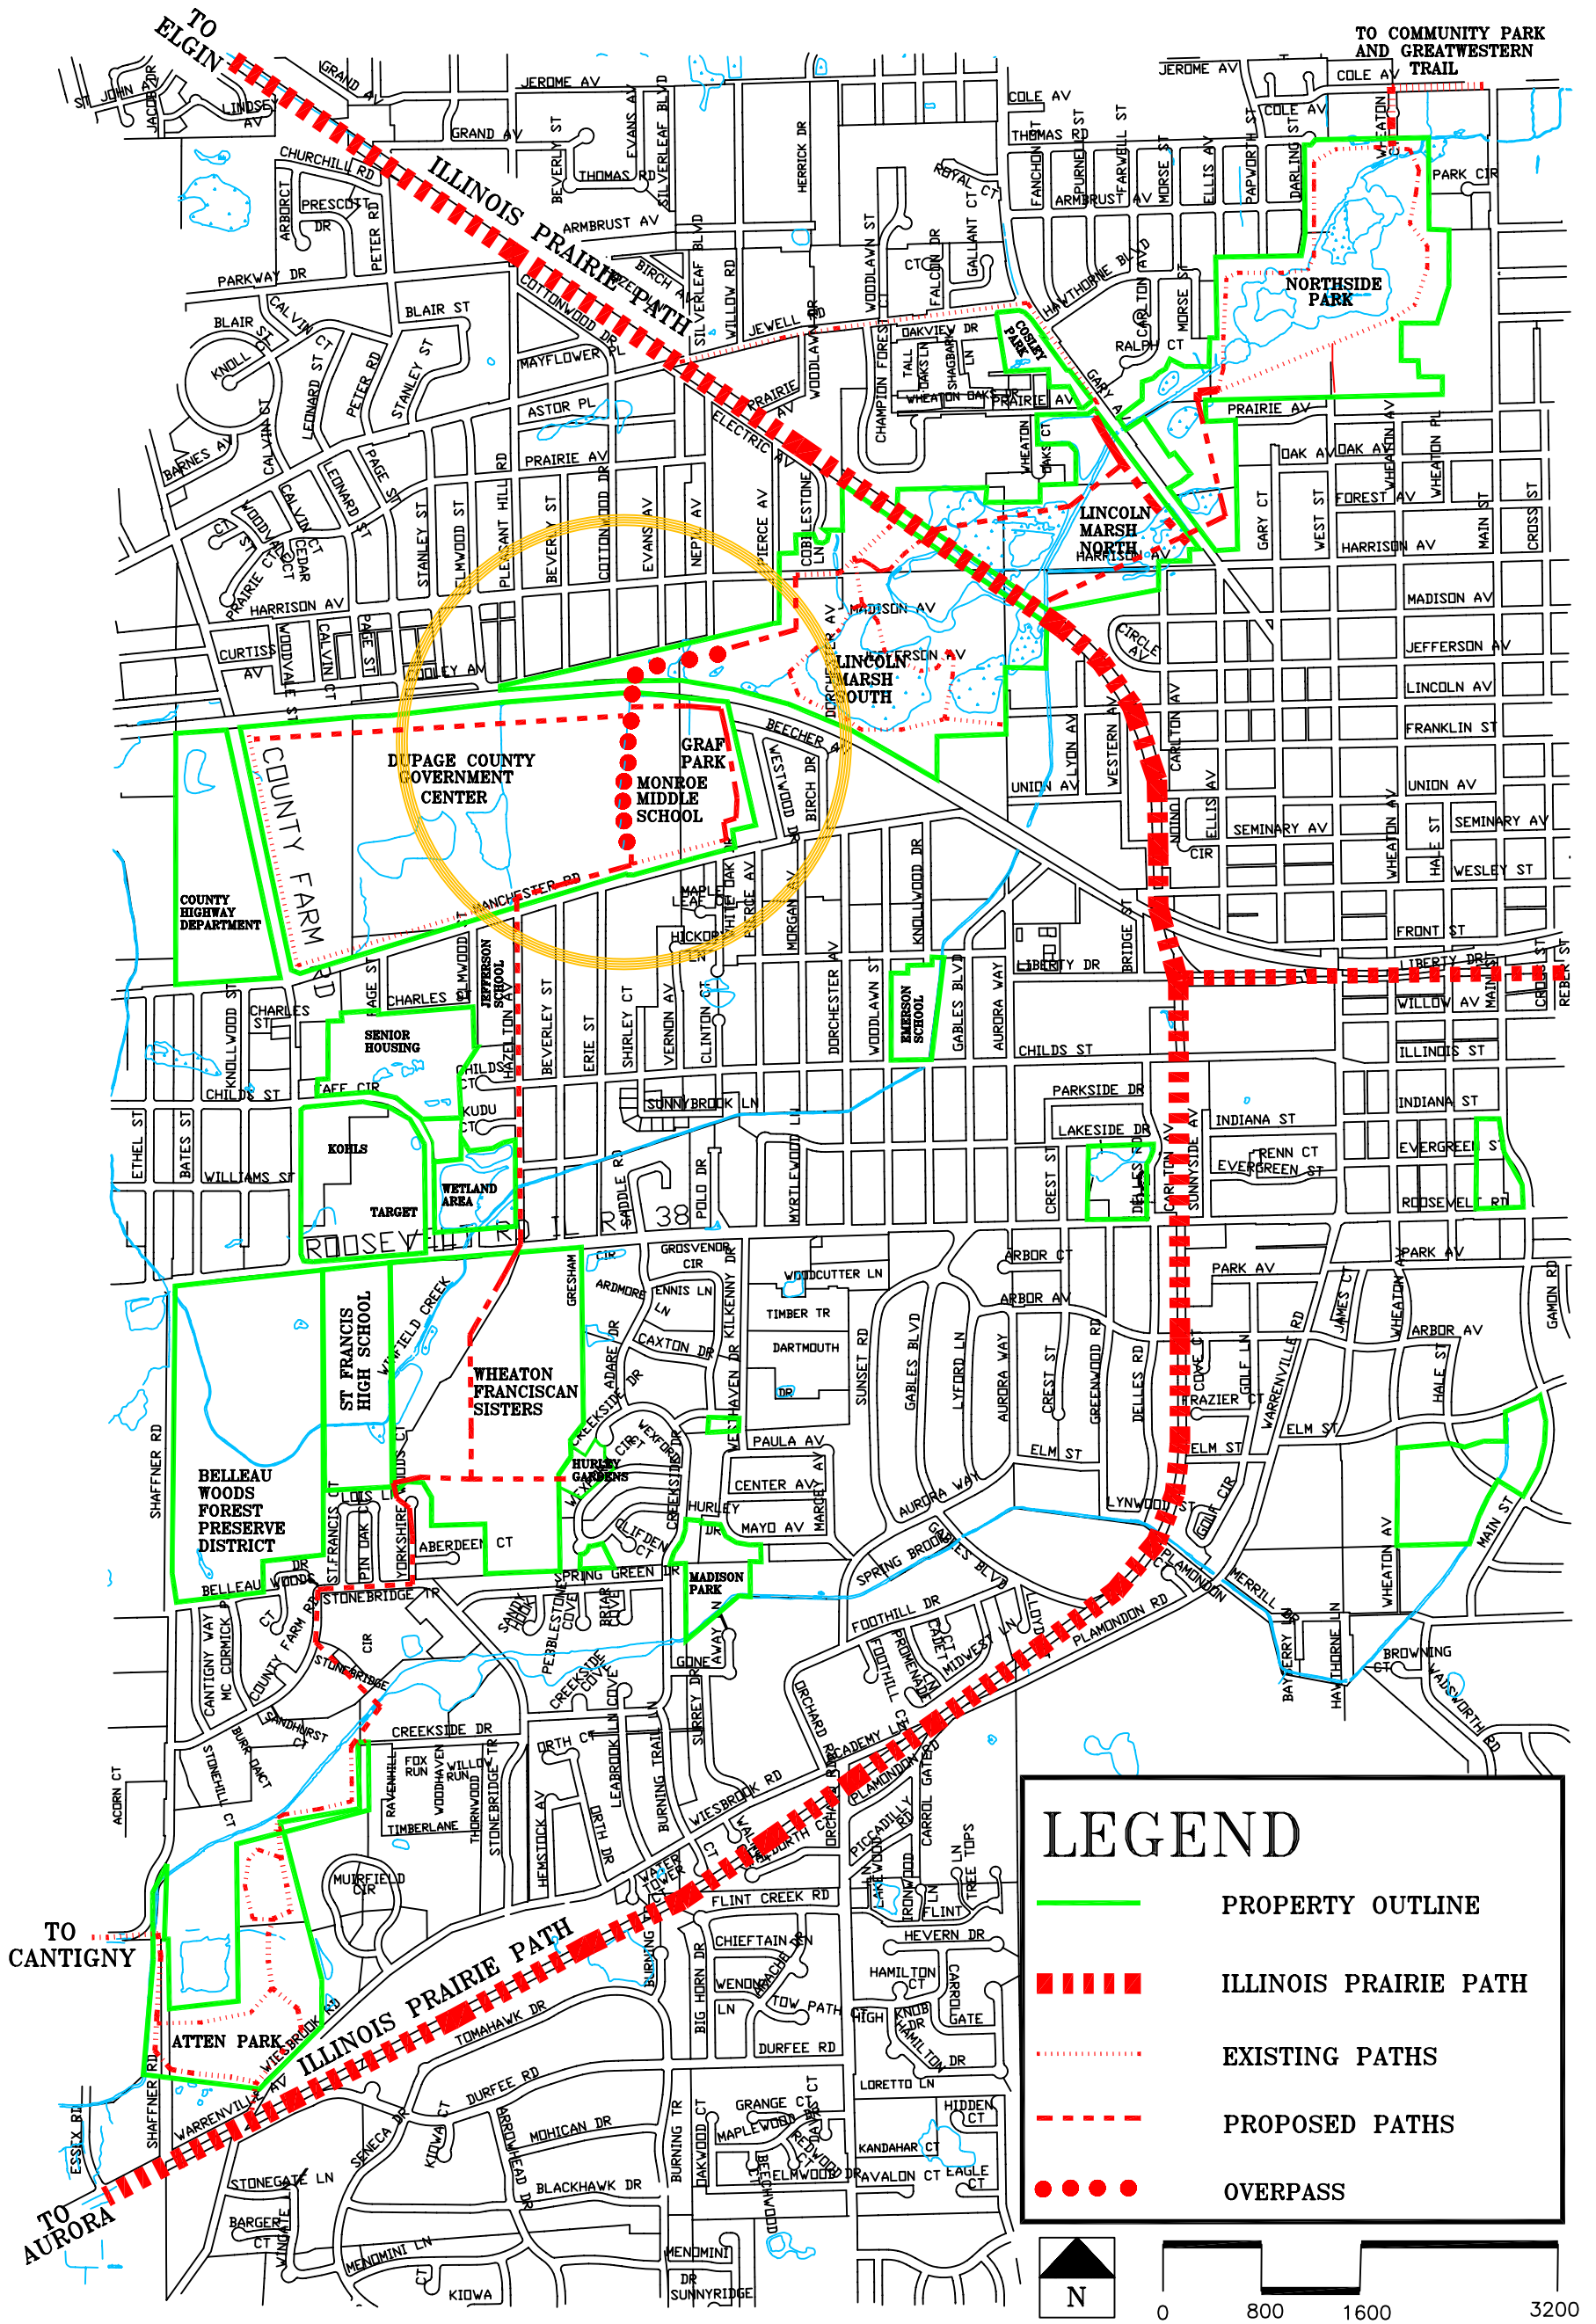

WHEATON PARK DISTRICT TRAIL CONNECTION MASTER PLAN

LEGEND

- PROPERTY OUTLINE
- - - - - ILLINOIS PRAIRIE PATH
- EXISTING PATHS
- - - - - PROPOSED PATHS
- ● ● ● ● OVERPASS