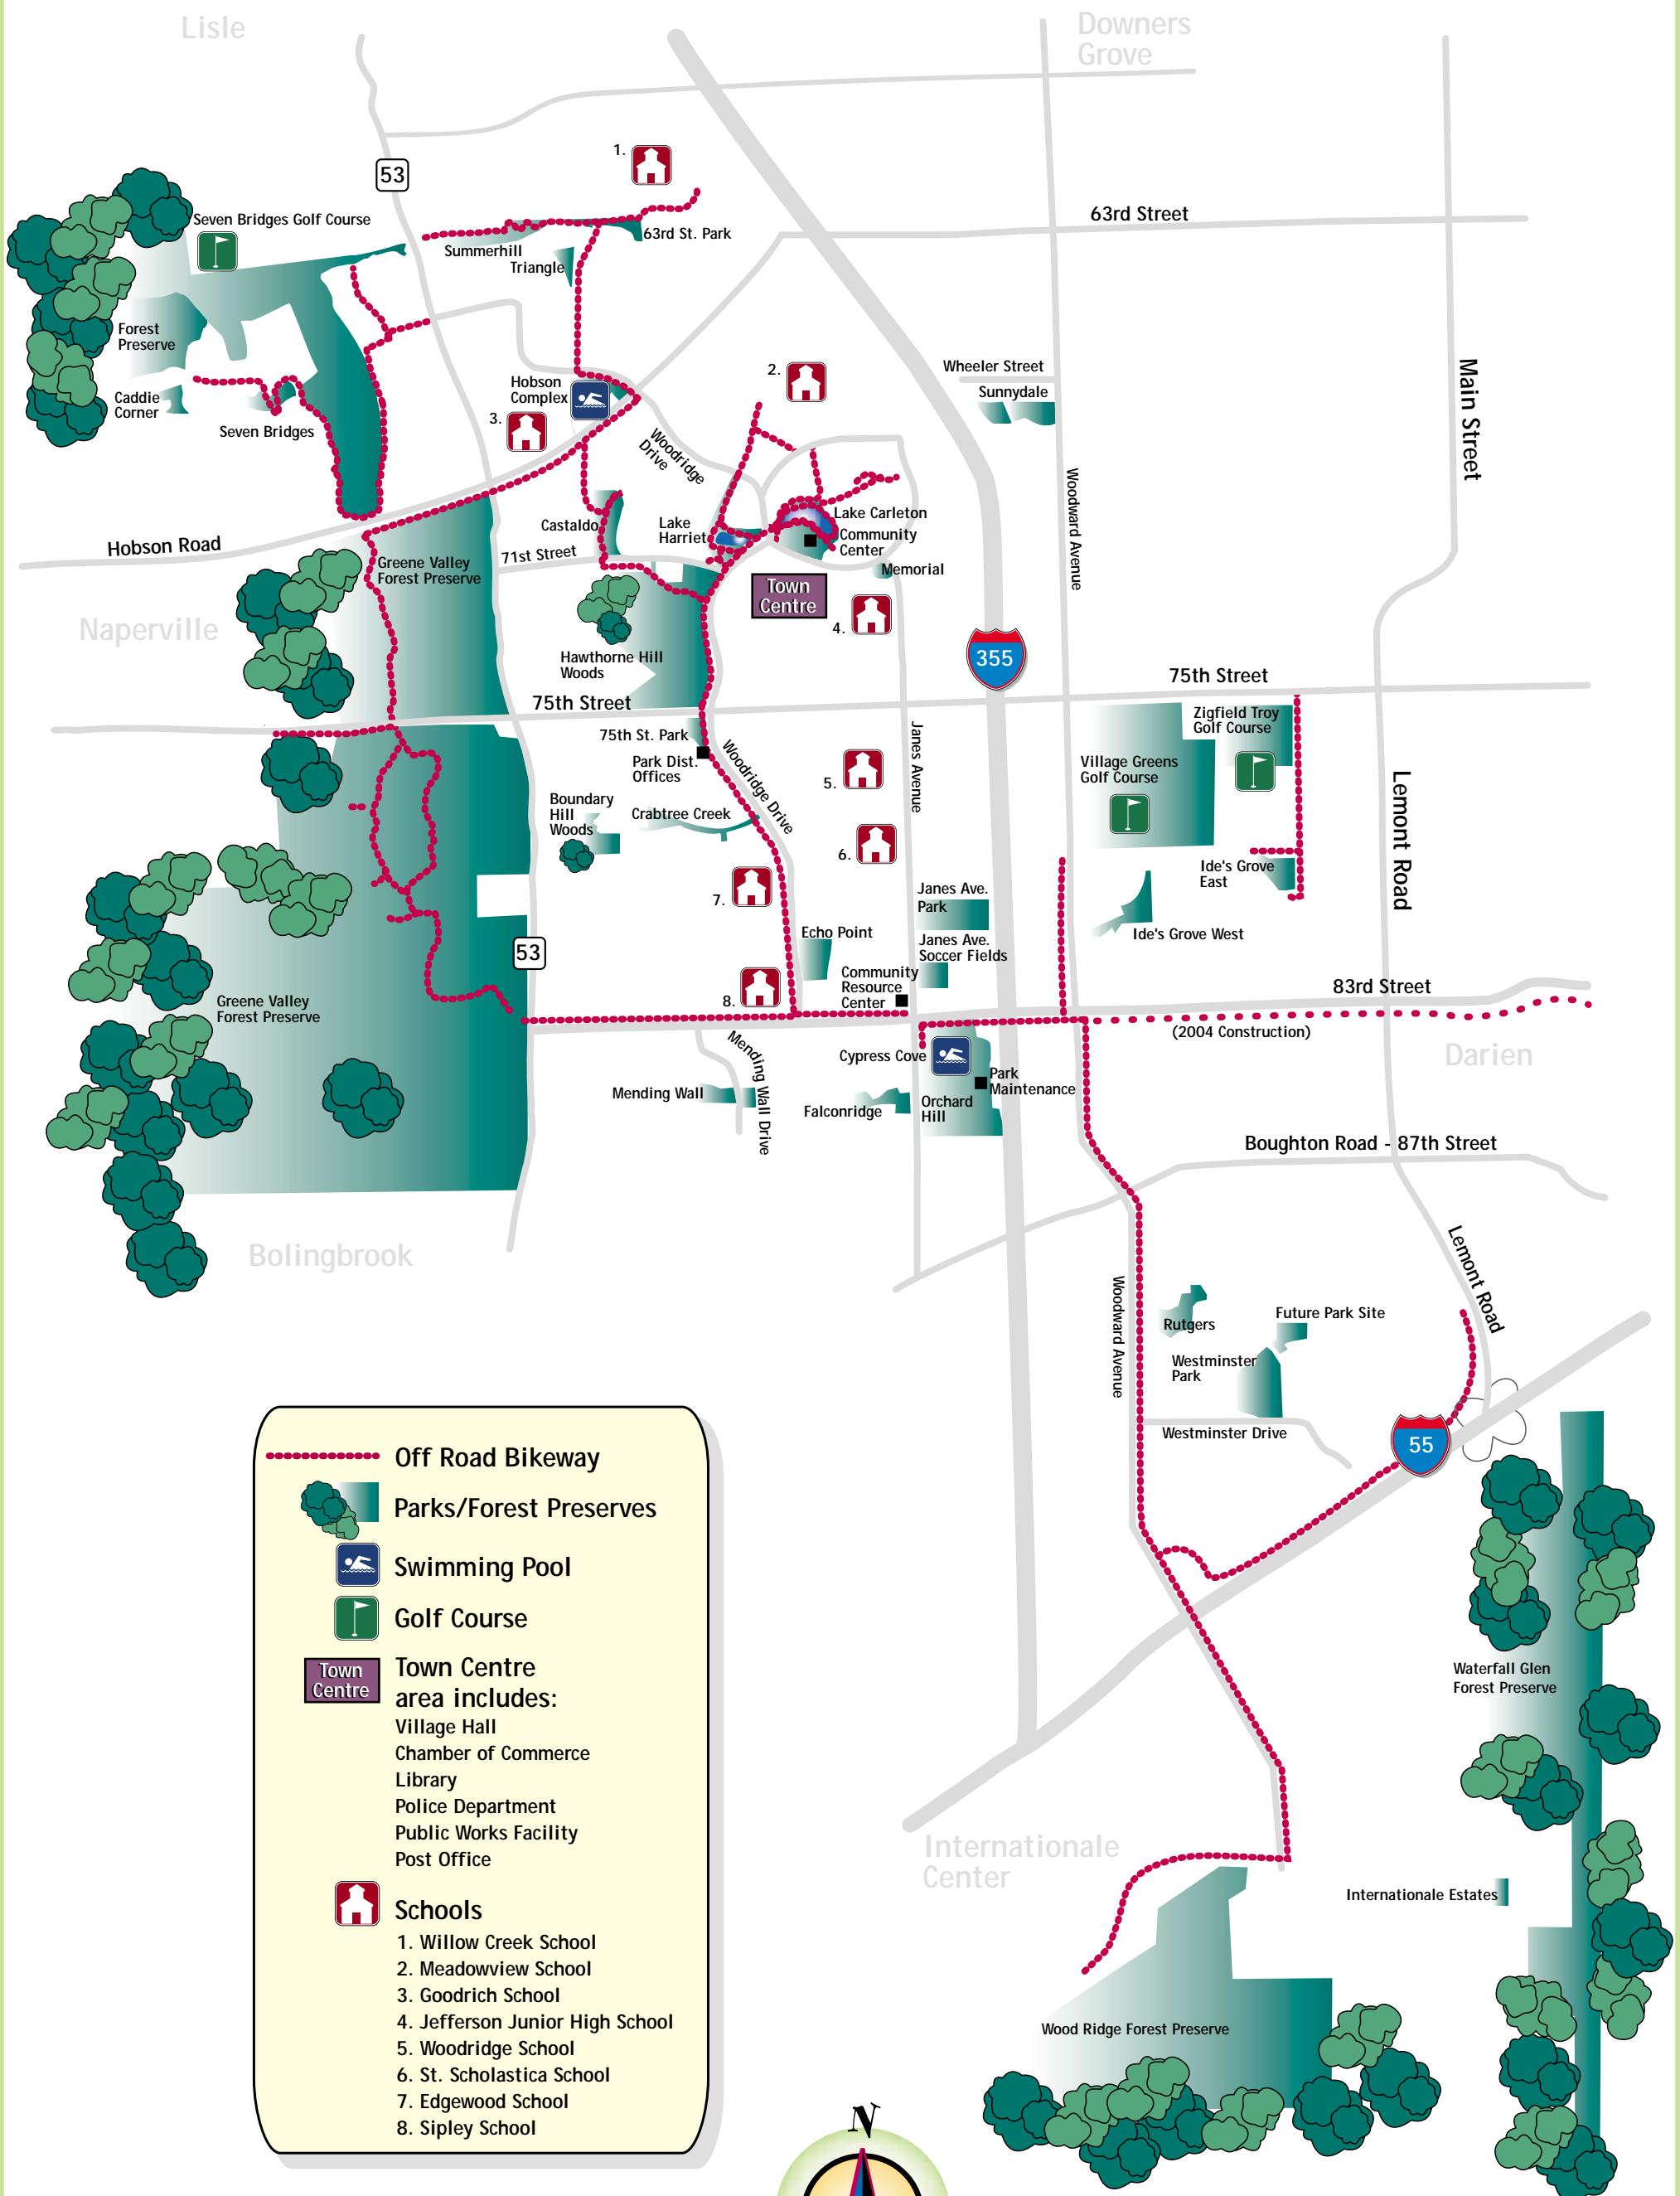

Woodridge Bikeway System

Off Road Bikeway

Parks/Forest Preserves

Swimming Pool

Golf Course

Town Centre area includes:
 Village Hall
 Chamber of Commerce
 Library
 Police Department
 Public Works Facility
 Post Office

Schools

1. Willow Creek School
2. Meadowview School
3. Goodrich School
4. Jefferson Junior High School
5. Woodridge School
6. St. Scholastica School
7. Edgewood School
8. Siple School