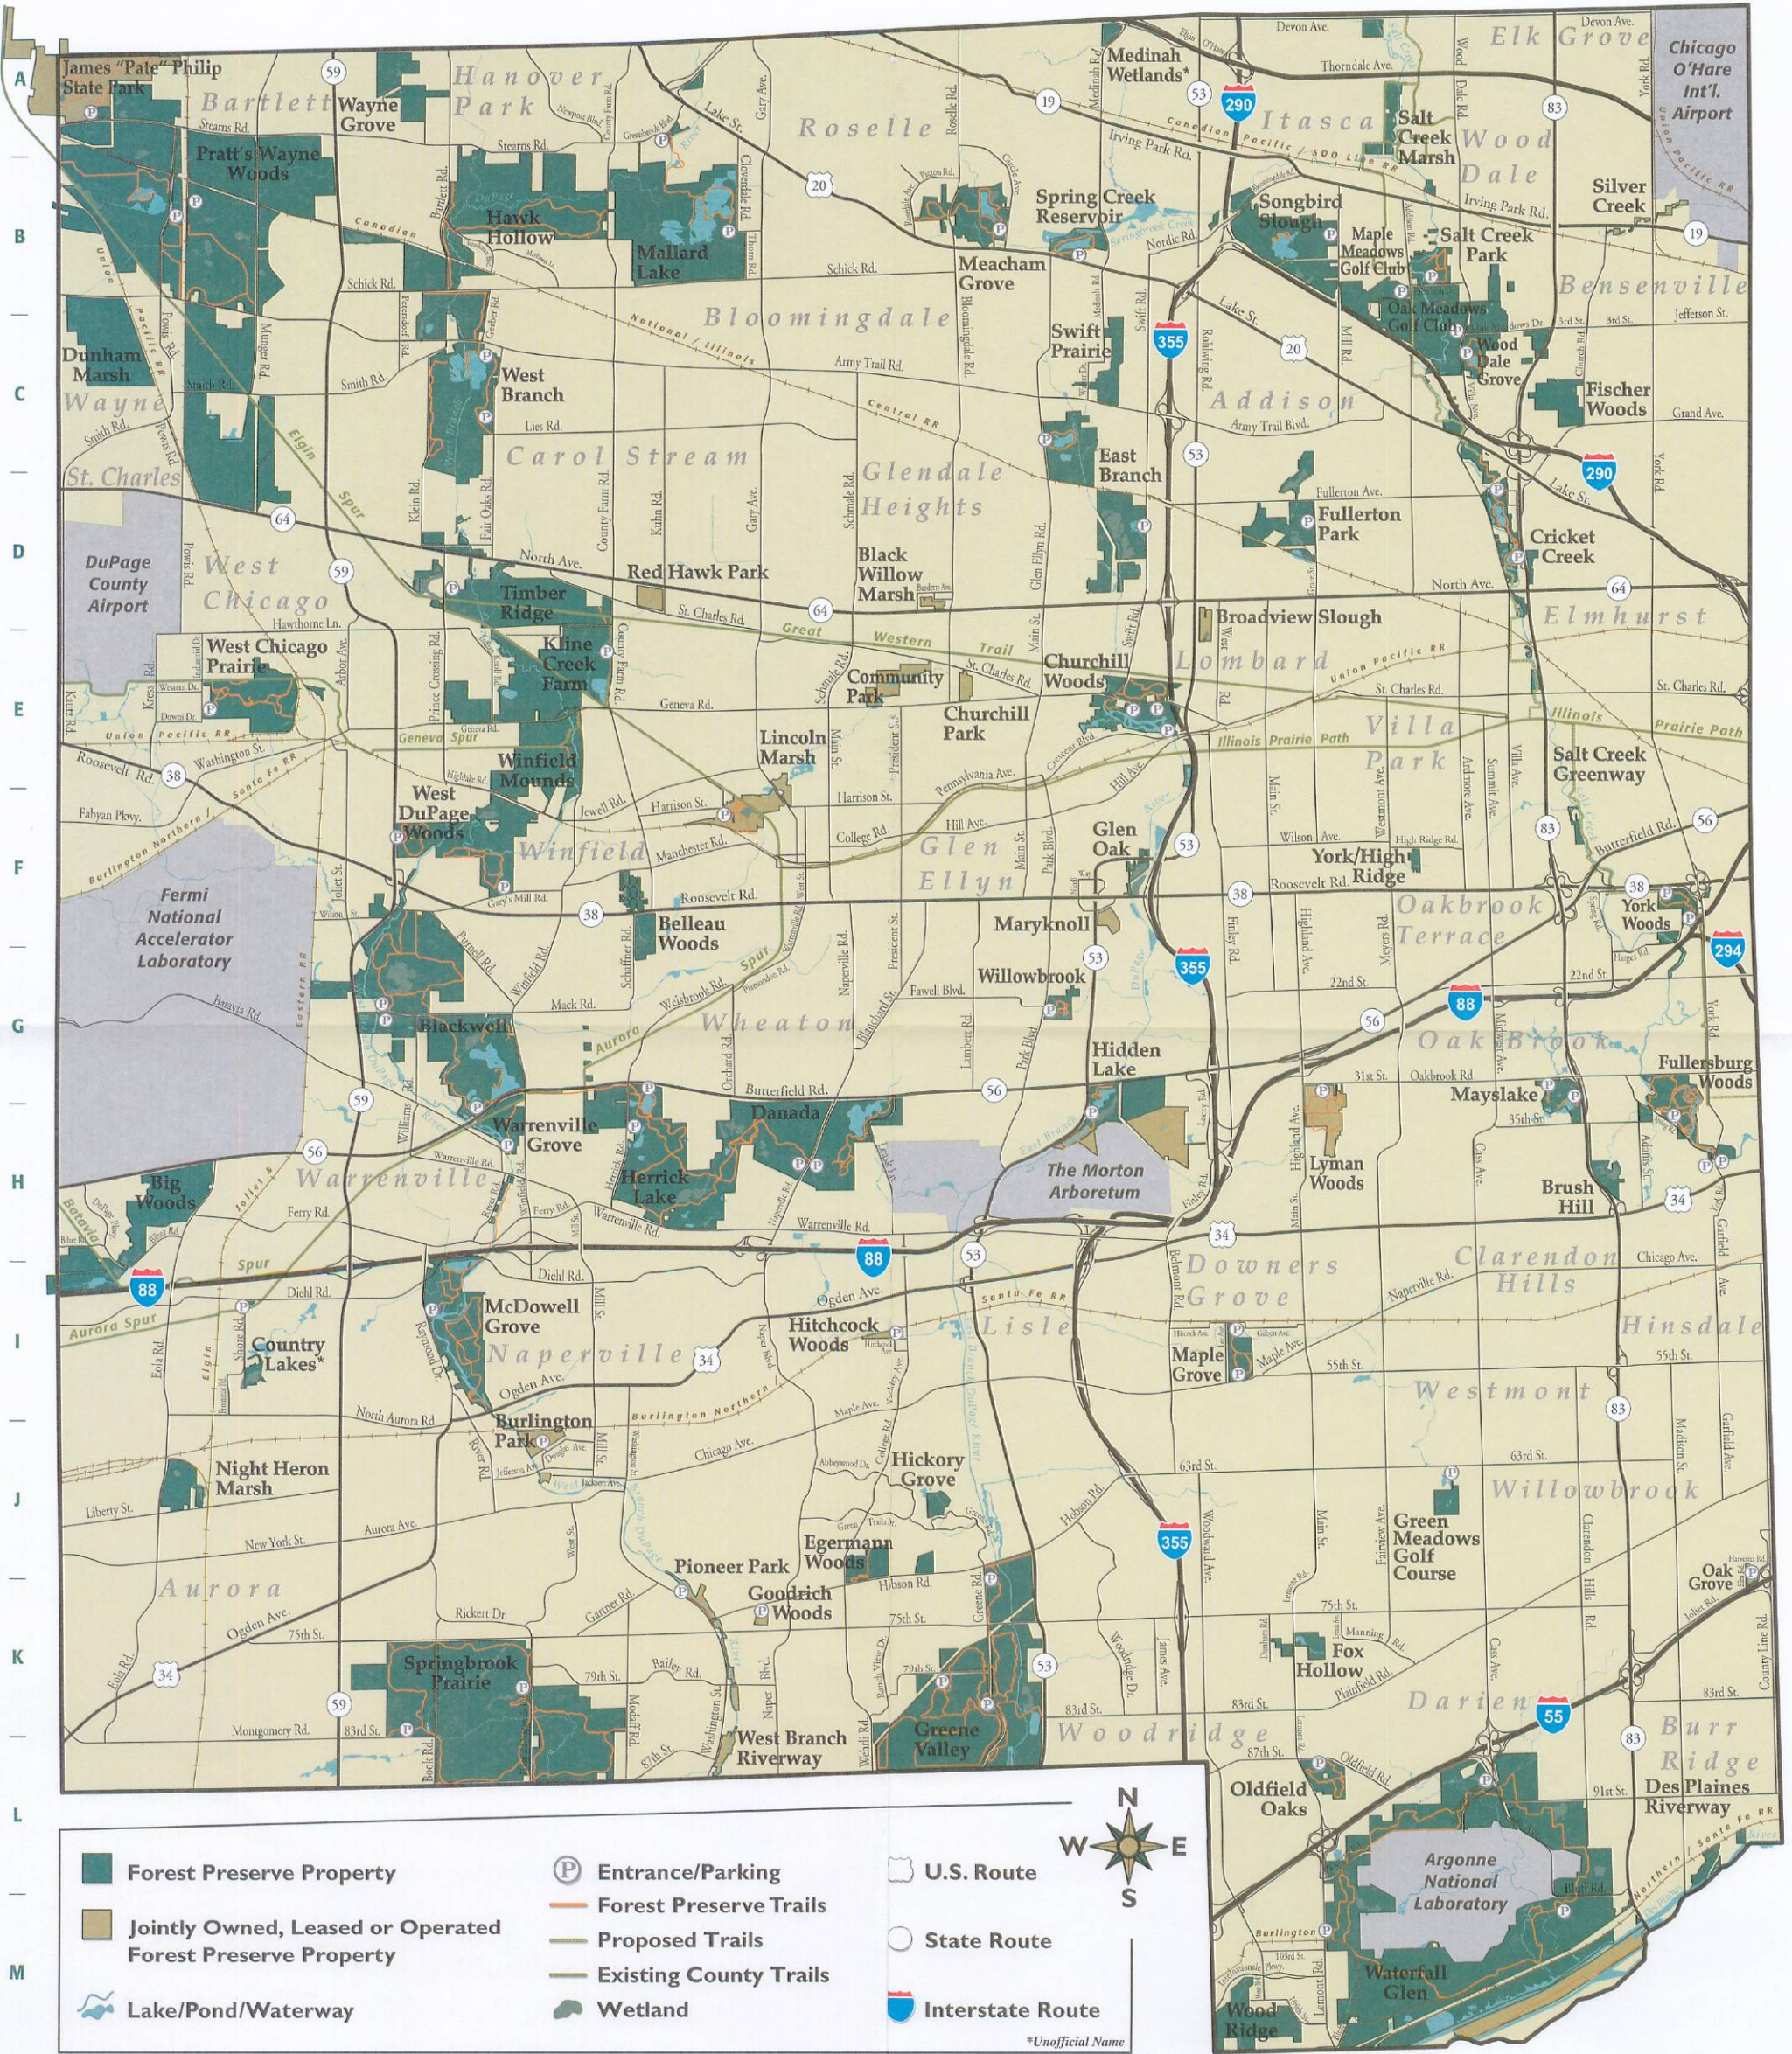

DuPage County Forest Preserves

1 | 2 | 3 | 4 | 5 | 6 | 7 | 8 | 9 | 10

- Forest Preserve Property
- Jointly Owned, Leased or Operated Forest Preserve Property
- Lake/Pond/Waterway
- Entrance/Parking
- Forest Preserve Trails
- Proposed Trails
- Existing County Trails
- Wetland
- U.S. Route
- State Route
- Interstate Route

*Unofficial Name